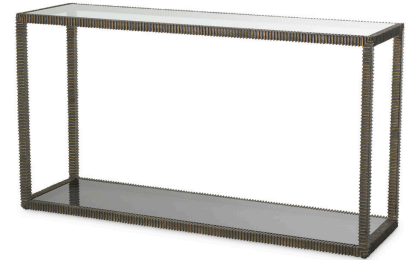

EICHHOLTZ

EST. 1992

SPECIFICATION SHEET

Item no.	TM0356
Item description	Console Table Bethesda bronze highlight finish Bronze highlight finish clear glass smoke glass
Suitable for	Indoor use/dry locations only
Net weight (kg)	45
Net weight (lbs)	99.18

DIMENSIONS

Dimensions (cm)	W. 140 D. 40 H. 76.5 cm
Dimensions (inch)	W. 55.12" D. 15.75" H. 30.12"
Tabletop thickness (cm)	3.5
Tabletop thickness (inch)	1.38

MATERIALS

TM0356A	Console Table Bethesda bronze highlight finish - Base Cast aluminium
TM0356B	Console Table Bethesda bronze highlight finish - Glass Glass
Glass type	Tempered glass

SPECIFICATIONS

Assembly required?	No assembly required
Maximum weight load (kg)	30
Maximum weight load (lbs)	66.14
Shelf qty	1
Shelf type	Fixed

LOGISTIC INFORMATION

TM0356A	Console Table Bethesda bronze highlight finish - Base 1 pc(s)
Carton length (m)	1.46
Carton width (m)	0.48
Carton height (m)	0.83
Carton cubage (m)	0.58166
Gross weight (kg)	27
HS code EU	94032080
Carton length (inch)	57.48
Carton width (inch)	18.9
Carton height (inch)	32.68
Carton cubage (ft)	20.54113
Gross weight (lbs)	59.51
HS code USA	9403608093
Country of origin	Vietnam

TM0356B	Console Table Bethesda bronze highlight finish - Glass 1 pc(s)
---------	--

All product specifications and data on this sheet are subject to change without notice to improve reliability, function, design or otherwise. Eichholtz disclaims any and all liability for any errors, inaccuracies or incompleteness contained on this sheet or in any other disclosure relating to the products. 12/02/2026