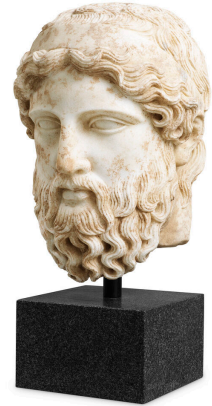

E I C H H O L T Z

EST. 1992

SPECIFICATION SHEET

Item no.	TM0255
Item description	Bust Hermes marble antique look Marble antique look black granite base Marble is a natural material, each piece differs in color and veining
Suitable for	Indoor use/dry locations only
Net weight (kg)	40
Net weight (lbs)	88.16

DIMENSIONS

Dimensions (cm)	L. 25 W. 28 H. 49.5 cm
Dimensions (inch)	L. 9.84" W. 11.02" H. 19.49"

MATERIALS

TM0255	Bust Hermes marble antique look Marble Granite Steel
--------	---

SPECIFICATIONS

Assembly required?	No assembly required
--------------------	----------------------

LOGISTIC INFORMATION

TM0255	Bust Hermes marble antique look 1 pc(s)
Carton length (m)	0.35
Carton width (m)	0.34
Carton height (m)	0.56
Carton cubage (m)	0.06664
Gross weight (kg)	48
HS code EU	68029100
Carton length (inch)	13.78
Carton width (inch)	13.39
Carton height (inch)	22.05
Carton cubage (ft)	2.35337
Gross weight (lbs)	105.79
HS code USA	6802911500
Country of origin	China