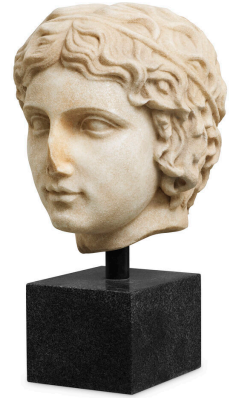

EICHHOLTZ

EST. 1992

SPECIFICATION SHEET

Item no.	TM0254
Item description	Bust of a youth marble Marble black granite base Marble is a natural material, each piece differs in color and veining
Suitable for	Indoor use/dry locations only
Net weight (kg)	20
Net weight (lbs)	44.08

DIMENSIONS

Dimensions (cm)	L. 20.5 W. 23 H. 37.5 cm
Dimensions (inch)	L. 8.07" W. 9.06" H. 14.76"

MATERIALS

TM0254	Bust of a youth marble Marble Granite Steel
--------	--

SPECIFICATIONS

Assembly required?	No assembly required
--------------------	----------------------

LOGISTIC INFORMATION

TM0254	Bust of a youth marble 1 pc(s)
Carton length (m)	0.42
Carton width (m)	0.29
Carton height (m)	0.26
Carton cubage (m)	0.03167
Gross weight (kg)	25
HS code EU	68029100
Carton length (inch)	16.54
Carton width (inch)	11.42
Carton height (inch)	10.24
Carton cubage (ft)	1.11842
Gross weight (lbs)	55.1
HS code USA	6802911500
Country of origin	China