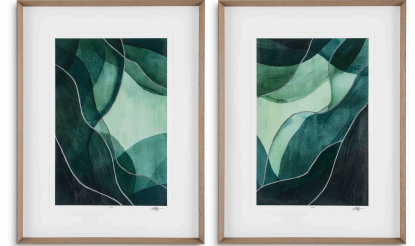

## SPECIFICATION SHEET

Item no.	121101
Item description	Prints Tide Source by Grace Popp set of 2 Wooden frame   clear glass
Suitable for	Indoor use/dry locations only
Net weight (kg)	10
Net weight (lbs)	22.04

## DIMENSIONS

Dimensions (cm)	W. 67.5   D. 4.5   H. 87.5 cm   per frame
Dimensions (inch)	W. 26.57"   D. 1.77"   H. 34.45"

## MATERIALS

121101A	Prints Tide Source by Grace Popp set of 2 - Print A Glass   Abachi wood   Paper   MDF
121101B	Prints Tide Source by Grace Popp set of 2 - Print B Glass   Abachi wood   Paper   MDF