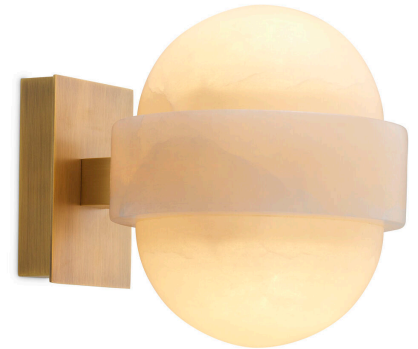

## SPECIFICATION SHEET

Item no.	120086UL
Item description	Wall Lamp Icarus antique brass finish alabaster Antique brass finish   alabaster Alabaster is a natural material, each piece differs in color, opacity and veining
Suitable for	Indoor use/dry locations only
Net weight (kg)	3.74
Net weight (lbs)	8.24

## DIMENSIONS

Dimensions (cm)	W. 18   D. 24   H. 21 cm
Dimensions (inch)	W. 7.09"   D. 9.45"   H. 8.27"
Wall/ceiling plate dimensions (cm)	W. 8   D. 3   H. 12.5 cm
Wall/ceiling plate dimensions (inch)	W. 3.15"   D. 1.18"   H. 4.92"
Wire length (cm)	16
Wire length (inch)	6.3

## MATERIALS

120086UL	Wall Lamp Icarus antique brass finish alabaster Alabaster   Steel
----------	--