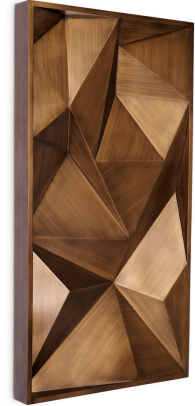

EICHHOLTZ

EST. 1992

SPECIFICATION SHEET

Item no.	119375
Item description	Wall Object Bravura Brushed brass finish
Suitable for	Indoor use/dry locations only
Net weight (kg)	24
Net weight (lbs)	52.9

DIMENSIONS

Dimensions (cm)	L. 145 W. 76.5 D. 10 cm
Dimensions (inch)	L. 57.09" W. 30.12" D. 3.94"

MATERIALS

119375	Wall Object Bravura Iron
--------	-----------------------------

SPECIFICATIONS

Assembly required?	No assembly required
Hanging method	Key holes, horizontal & vertical