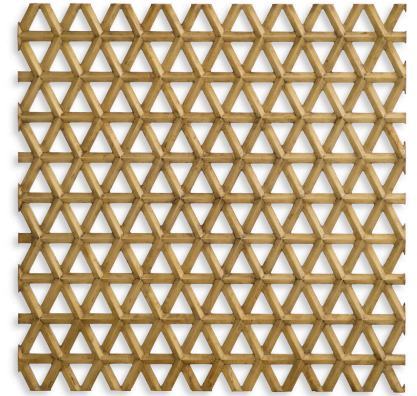

E I C H H O L T Z

EST. 1992

SPECIFICATION SHEET

Item no.	118644
Item description	Wall Object Aureus vintage brass finish Vintage brass finish
Suitable for	Indoor use/dry locations only
Net weight (kg)	17.55
Net weight (lbs)	38.68

DIMENSIONS

Dimensions (cm)	L. 120 W. 120 D. 3.5 cm
Dimensions (inch)	L. 47.24" W. 47.24" D. 1.38"

MATERIALS

118644	Wall Object Aureus vintage brass finish MDF Brass
--------	--

SPECIFICATIONS

Assembly required?	No assembly required
Hanging method	Key holes

LOGISTIC INFORMATION

118644	Wall Object Aureus vintage brass finish 1 pc(s)
Carton length (m)	1.35
Carton width (m)	0.15
Carton height (m)	1.34
Carton cubage (m)	0.27135
Gross weight (kg)	26.25
HS code EU	83062900
Carton length (inch)	53.15
Carton width (inch)	5.91
Carton height (inch)	52.76
Carton cubage (ft)	9.58263
Gross weight (lbs)	57.86
Country of origin	India