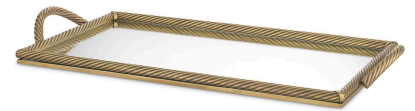

## SPECIFICATION SHEET

Item no.	118237
Item description	Tray Salvi Rectanguar L vintage brass finish Vintage brass finish   mirror glass
Suitable for	Indoor use/dry locations only
Net weight (kg)	5.5
Net weight (lbs)	12.12

### DIMENSIONS

Dimensions (cm)	L. 81   W. 40   H. 7 cm
Dimensions (inch)	L. 31.89"   W. 15.75"   H. 2.76"

### MATERIALS

118237	Tray Salvi Rectanguar L vintage brass finish Brass   Mirror glass   MDF   Stainless steel
Stainless steel grade	SAE 202