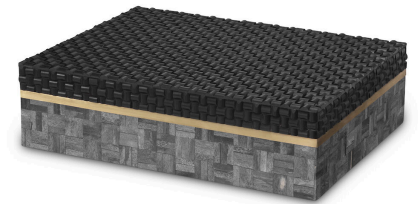

E I C H H O L T Z

EST. 1992

SPECIFICATION SHEET

Item no.	118124
Item description	Box Seaside L black grey Grey black vintage brass finish
Suitable for	Indoor use/dry locations only
Net weight (kg)	3.45
Net weight (lbs)	7.6

DIMENSIONS

Dimensions (cm)	L. 40 W. 30 H. 11 cm
Dimensions (inch)	L. 15.75" W. 11.81" H. 4.33"

MATERIALS

118124	Box Seaside L black grey MDF Polyester resin Brass Bone
--------	--

LOGISTIC INFORMATION

118124	Box Seaside L black grey 1 pc(s)
Carton length (m)	0.5
Carton width (m)	0.39
Carton height (m)	0.18
Carton cubage (m)	0.0351
Gross weight (kg)	4
HS code EU	44209099
Carton length (inch)	19.69
Carton width (inch)	15.35
Carton height (inch)	7.09
Carton cubage (ft)	1.23954
Gross weight (lbs)	8.82
HS code USA	4420904500
Country of origin	India