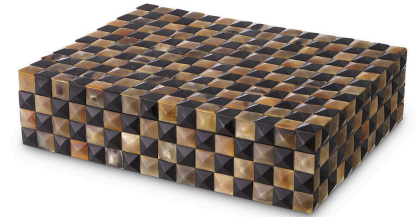

E I C H H O L T Z

EST. 1992

SPECIFICATION SHEET

Item no.	117632
Item description	Box Magician L horn Multicolored horn
Suitable for	Indoor use/dry locations only
Net weight (kg)	3
Net weight (lbs)	6.61

DIMENSIONS

Dimensions (cm)	L. 41 W. 31 H. 11 cm
Dimensions (inch)	L. 16.14" W. 12.20" H. 4.33"

MATERIALS

117632	Box Magician L horn MDF Horn
--------	-----------------------------------

LOGISTIC INFORMATION

117632	Box Magician L horn 1 pc(s)
Carton length (m)	0.53
Carton width (m)	0.39
Carton height (m)	0.18
Carton cubage (m)	0.03721
Gross weight (kg)	4.1
HS code EU	44209099
Carton length (inch)	20.87
Carton width (inch)	15.35
Carton height (inch)	7.09
Carton cubage (ft)	1.31406
Gross weight (lbs)	9.04
HS code USA	9601906000
Country of origin	India