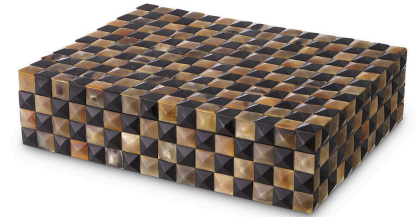

## SPECIFICATION SHEET

Item no.	117632
Item description	Box Magician L horn Multicolored horn
Suitable for	Indoor use/dry locations only
Net weight (kg)	3
Net weight (lbs)	6.61

## DIMENSIONS

Dimensions (cm)	L. 41   W. 31   H. 11 cm
Dimensions (inch)	L. 16.14"   W. 12.20"   H. 4.33"