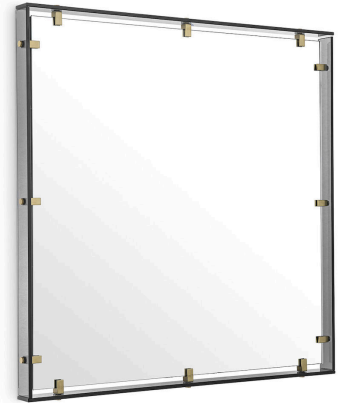

EICHHOLTZ

EST. 1992

SPECIFICATION SHEET

Item no.	116007
Item description	Mirror Verona smoke glass M Smoke glass antique brass finish
Suitable for	Indoor use/dry locations only
Net weight (kg)	26.2
Net weight (lbs)	57.74

DIMENSIONS

Dimensions (cm)	L. 101.5 W. 101.5 D. 6 cm
Dimensions (inch)	L. 39.96" W. 39.96" D. 2.36"
Visible mirror dimensions (cm)	L. 95 W. 95 cm
Visible mirror dimensions (inch)	L. 37.40" W. 37.40"

MATERIALS

116007	Mirror Verona smoke glass M Glass Iron MDF
--------	---

SPECIFICATIONS

Assembly required?	No assembly required
Hanging method	French cleat, horizontal & vertical

LOGISTIC INFORMATION

116007	Mirror Verona smoke glass M 1 pc(s)
Carton length (m)	1.16
Carton width (m)	1.13
Carton height (m)	0.19
Carton cubage (m)	0.24905
Gross weight (kg)	32
HS code EU	70099200
Carton length (inch)	45.67
Carton width (inch)	44.49
Carton height (inch)	7.48
Carton cubage (ft)	8.79512
Gross weight (lbs)	70.53
HS code USA	7009925095
Country of origin	China