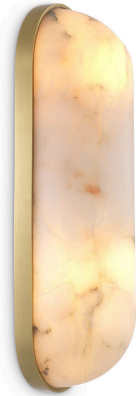

## SPECIFICATION SHEET

Item no.	115976UL
Item description	Wall Lamp Sumo antique brass finish alabaster Alabaster   antique brass finish Alabaster is a natural material, each piece differs in color, opacity and veining
Suitable for	Indoor use/dry locations only
Net weight (kg)	6.21
Net weight (lbs)	13.69

## DIMENSIONS

Dimensions (cm)	W. 15   D. 11   H. 42 cm
Dimensions (inch)	W. 5.91"   D. 4.33"   H. 16.54"
Wire length (cm)	20
Wire length (inch)	7.87

## MATERIALS

115976UL	Wall Lamp Sumo antique brass finish alabaster Alabaster   Iron
----------	---