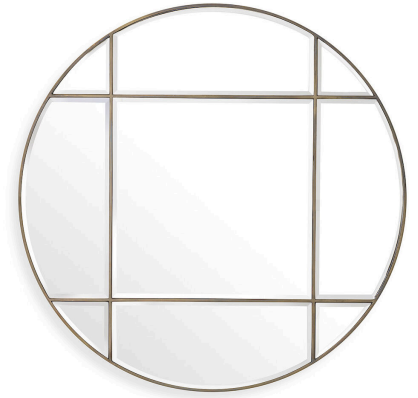

E I C H H O L T Z

EST. 1992

SPECIFICATION SHEET

Item no.	115636
Item description	Mirror Beaumont round vintage brass finish Vintage brass finish bevelled mirror glass
Suitable for	Indoor use/dry locations only
Net weight (kg)	19.8
Net weight (lbs)	43.64

DIMENSIONS

Dimensions (cm)	Ø 110 D. 1 cm
Dimensions (inch)	Ø 43.31" D. 0.39"

MATERIALS

115636	Mirror Beaumont round vintage brass finish Stainless steel Iron Mirror glass MDF
--------	---

SPECIFICATIONS

Assembly required?	No assembly required
Hanging method	French cleat

LOGISTIC INFORMATION

115636	Mirror Beaumont round vintage brass finish 1 pc(s)
Carton length (m)	1.26
Carton width (m)	1.26
Carton height (m)	0.13
Carton cubage (m)	0.20639
Gross weight (kg)	31
HS code EU	70099200
Carton length (inch)	49.61
Carton width (inch)	49.61
Carton height (inch)	5.12
Carton cubage (ft)	7.28859
Gross weight (lbs)	68.32
HS code USA	7009925095
Country of origin	India