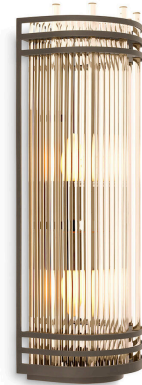

EICHHOLTZ

EST. 1992

SPECIFICATION SHEET

Item no.	114468UL
Item description	Wall Lamp Gulf L bronze highlight finish Bronze highlight finish clear glass
Suitable for	Indoor use/dry locations only
Net weight (kg)	4.5
Net weight (lbs)	9.92

DIMENSIONS

Dimensions (cm)	W. 18.5 D. 15 H. 53.5 cm
Dimensions (inch)	W. 7.28" D. 5.91" H. 21.06"
Wall/ceiling plate dimensions (cm)	W. 9.5 H. 47 cm
Wall/ceiling plate dimensions (inch)	W. 3.74" H. 18.50"
Wire length (cm)	20
Wire length (inch)	7.87

MATERIALS

114468UL	Wall Lamp Gulf L bronze highlight finish Iron Glass
----------	--

SPECIFICATIONS

Assembly required?	This product requires assembly
Lamp holder	E12
Lamp holder qty	2
Plug	Not applicable
Voltage	110 Volt
Rec. bulb wattage (max)	5 watt
Wattage (max)	40 watt
Light source	Not included
Switch	Not applicable
Shade support	Not applicable
Wire	4 core (4x0,50mm ²) + earth (0,75mm ²)

LOGISTIC INFORMATION

114468UL	Wall Lamp Gulf L bronze highlight finish 1 pc(s)
Carton length (m)	0.26
Carton width (m)	0.28
Carton height (m)	0.59
Carton cubage (m)	0.04295
Gross weight (kg)	5
HS code EU	94051950
Carton length (inch)	10.24
Carton width (inch)	11.02