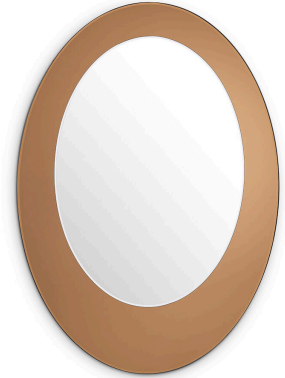

EICHHOLTZ

EST. 1992

SPECIFICATION SHEET

Item no.	114106
Item description	Mirror DeVito Amber mirror glass
Suitable for	Indoor use/dry locations only
Net weight (kg)	12
Net weight (lbs)	26.45

DIMENSIONS

Dimensions (cm)	L. 90 W. 63 D. 2.5 cm
Dimensions (inch)	L. 35.43" W. 24.80" D. 0.98"

MATERIALS

114106	Mirror DeVito Mirror glass MDF
--------	-------------------------------------

SPECIFICATIONS

Assembly required?	This product requires assembly
Hanging method	French cleat, vertical both ways