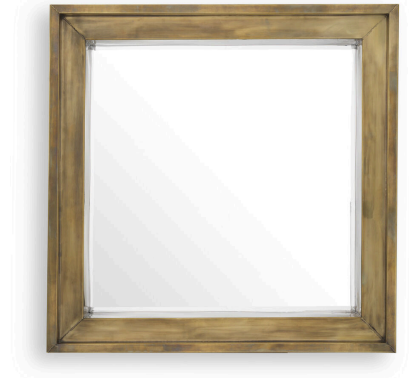

## SPECIFICATION SHEET

Item no.	113612
Item description	Mirror Magenta square vintage brass finish Vintage brass finish
Suitable for	Indoor use/dry locations only
Net weight (kg)	27.65
Net weight (lbs)	60.94

## DIMENSIONS

Dimensions (cm)	L. 100   W. 100   D. 20 cm
Dimensions (inch)	L. 39.37"   W. 39.37"   D. 7.87"
Visible mirror dimensions (cm)	L. 80   W. 80 cm
Visible mirror dimensions (inch)	L. 31.50"   W. 31.50"

## MATERIALS

113612	Mirror Magenta square vintage brass finish Stainless steel   MDF   Mirror glass
Stainless steel grade	SAE 201