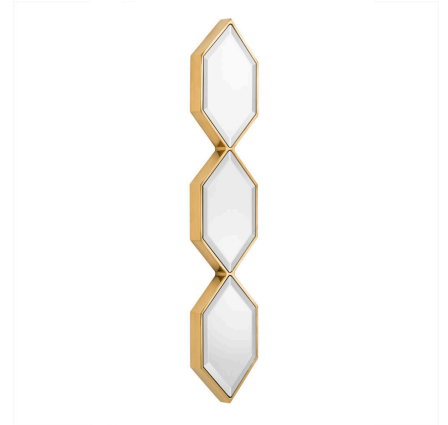

EICHHOLTZ

EST. 1992

SPECIFICATION SHEET

Item no.	111075
Item description	Mirror Saronno gold finish Gold finish bevelled mirror glass
Suitable for	Indoor use/dry locations only
Net weight (kg)	7.6
Net weight (lbs)	16.75

DIMENSIONS

Dimensions (cm)	W. 25 D. 4 H. 110 cm
Dimensions (inch)	W. 9.84" D. 1.57" H. 43.31"
Visible mirror dimensions (cm)	L. 22.5 W. 34.5 cm
Visible mirror dimensions (inch)	L. 8.86" W. 13.58"

MATERIALS

111075	Mirror Saronno gold finish Stainless steel
Stainless steel grade	SAE 201

SPECIFICATIONS

Assembly required?	No assembly required
Hanging method	French cleat, vertical

LOGISTIC INFORMATION

111075	Mirror Saronno gold finish 1 pc(s)
Carton length (m)	1.19
Carton width (m)	0.35
Carton height (m)	0.125
Carton cubage (m)	0.05206
Gross weight (kg)	11.2
HS code EU	70099200
Carton length (inch)	46.85
Carton width (inch)	13.78
Carton height (inch)	4.92
Carton cubage (ft)	1.83848
Gross weight (lbs)	24.68
HS code USA	7009925095
Country of origin	China