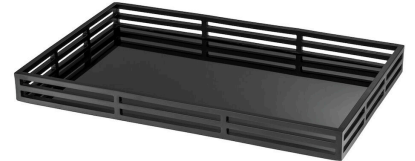

E I C H H O L T Z

EST. 1992

SPECIFICATION SHEET

Item no.	110520
Item description	Tray Giacomo black finish rectangular Matte black finish black mirror glass
Suitable for	Indoor use/dry locations only
Net weight (kg)	5.3
Net weight (lbs)	11.68

DIMENSIONS

Dimensions (cm)	L. 36 W. 56 H. 5 cm
Dimensions (inch)	L. 14.17" W. 22.05" H. 1.97"

MATERIALS

110520	Tray Giacomo black finish rectangular Stainless steel Mirror glass
Stainless steel grade	SAE 201
Glass type	Non tempered glass

LOGISTIC INFORMATION

110520	Tray Giacomo black finish rectangular 1 pc(s)
Carton length (m)	0.465
Carton width (m)	0.175
Carton height (m)	0.67
Carton cubage (m)	0.05452125
Gross weight (kg)	6
HS code EU	73239300
Carton length (inch)	18.31
Carton width (inch)	6.89
Carton height (inch)	26.38
Carton cubage (ft)	1.92536
Gross weight (lbs)	13.22
HS code USA	7323930080
Country of origin	India