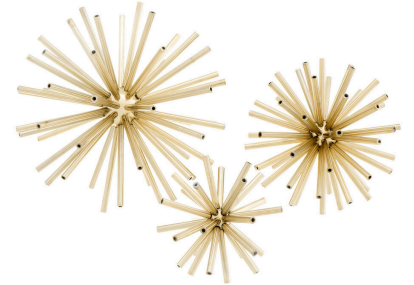

EICHHOLTZ

EST. 1992

SPECIFICATION SHEET

Item no.	110345
Item description	Object Meteor set of 3 polished brass Polished brass
Suitable for	Indoor use/dry locations only
Net weight (kg)	1.8
Net weight (lbs)	3.97

DIMENSIONS

Dimensions S (cm)	S: Ø 14.5 cm
Dimensions M (cm)	M: Ø 19 cm
Dimensions L (cm)	L: Ø 27 cm
Dimensions S (inch)	S: Ø 5.71"
Dimensions M (inch)	M: Ø 7.48"
Dimensions L (inch)	L: Ø 10.63"

MATERIALS

110345	Object Meteor set of 3 polished brass Aluminium
--------	--

LOGISTIC INFORMATION

110345	Object Meteor set of 3 polished brass 1 pc(s)
Carton length (m)	0.525
Carton width (m)	0.415
Carton height (m)	0.325
Carton cubage (m)	0.07081
Gross weight (kg)	3.6
HS code EU	83062900
Carton length (inch)	20.67
Carton width (inch)	16.34
Carton height (inch)	12.8
Carton cubage (ft)	2.50063
Gross weight (lbs)	7.93
HS code USA	8306290000
Country of origin	India