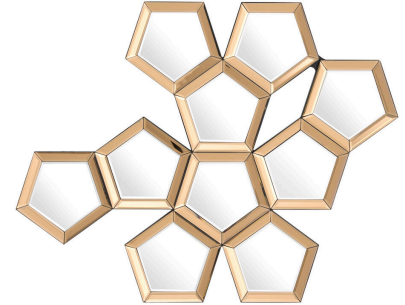

E I C H H O L T Z

EST. 1992

SPECIFICATION SHEET

Item no.	109971
Item description	Mirror Cheyenne Rose mirror glass
Suitable for	Indoor use/dry locations only
Net weight (kg)	9.8
Net weight (lbs)	21.6

DIMENSIONS

Dimensions (cm)	W. 101 D. 3.5 H. 87 cm
Dimensions (inch)	W. 39.76" D. 1.38" H. 34.25"

MATERIALS

109971	Mirror Cheyenne Mirror glass MDF Stainless steel
--------	---

SPECIFICATIONS

Assembly required?	No assembly required
Hanging method	French cleat, horizontal