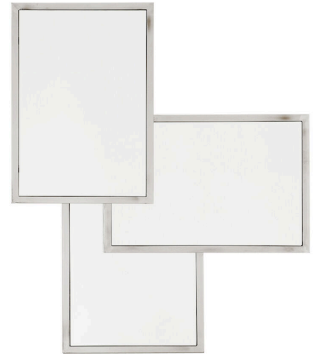

## SPECIFICATION SHEET

Item no.	108185
Item description	Mirror Sensation polished stainless steel Polished stainless steel   bevelled mirror glass
Suitable for	Indoor use/dry locations only
Net weight (kg)	12.2
Net weight (lbs)	26.89

## DIMENSIONS

Dimensions (cm)	L. 96   W. 80   D. 5 cm
Dimensions (inch)	L. 37.80"   W. 31.50"   D. 1.97"
Visible mirror dimensions (cm)	L. 51   W. 34 cm
Visible mirror dimensions (inch)	L. 20.08"   W. 13.39"

## MATERIALS

108185	Mirror Sensation polished stainless steel Stainless steel   Mirror glass
Stainless steel grade	SAE 202
Glass type	Non tempered glass

## LOGISTIC INFORMATION

108185	Mirror Sensation polished stainless steel   1 pc(s)
Carton length (m)	0.615
Carton width (m)	0.135
Carton height (m)	0.435
Carton cubage (m)	0.03612
Gross weight (kg)	13.2
HS code EU	70099200
Carton length (inch)	24.21
Carton width (inch)	5.31
Carton height (inch)	17.13
Carton cubage (ft)	1.27557
Gross weight (lbs)	29.09
HS code USA	7009925095
Country of origin	China