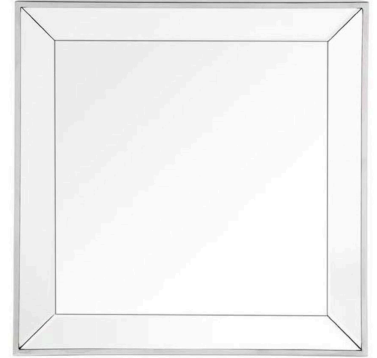

## SPECIFICATION SHEET

Item no.	105925
Item description	Mirror Ventura Nickel finish   bevelled mirror glass
Suitable for	Indoor use/dry locations only
Net weight (kg)	10.4
Net weight (lbs)	22.92

## DIMENSIONS

Dimensions (cm)	L. 60   W. 60   D. 6 cm
Dimensions (inch)	L. 23.62"   W. 23.62"   D. 2.36"
Visible mirror dimensions (cm)	L. 46   W. 46 cm
Visible mirror dimensions (inch)	L. 18.11"   W. 18.11"

## MATERIALS

105925	Mirror Ventura Stainless steel   Mirror glass   MDF
--------	--